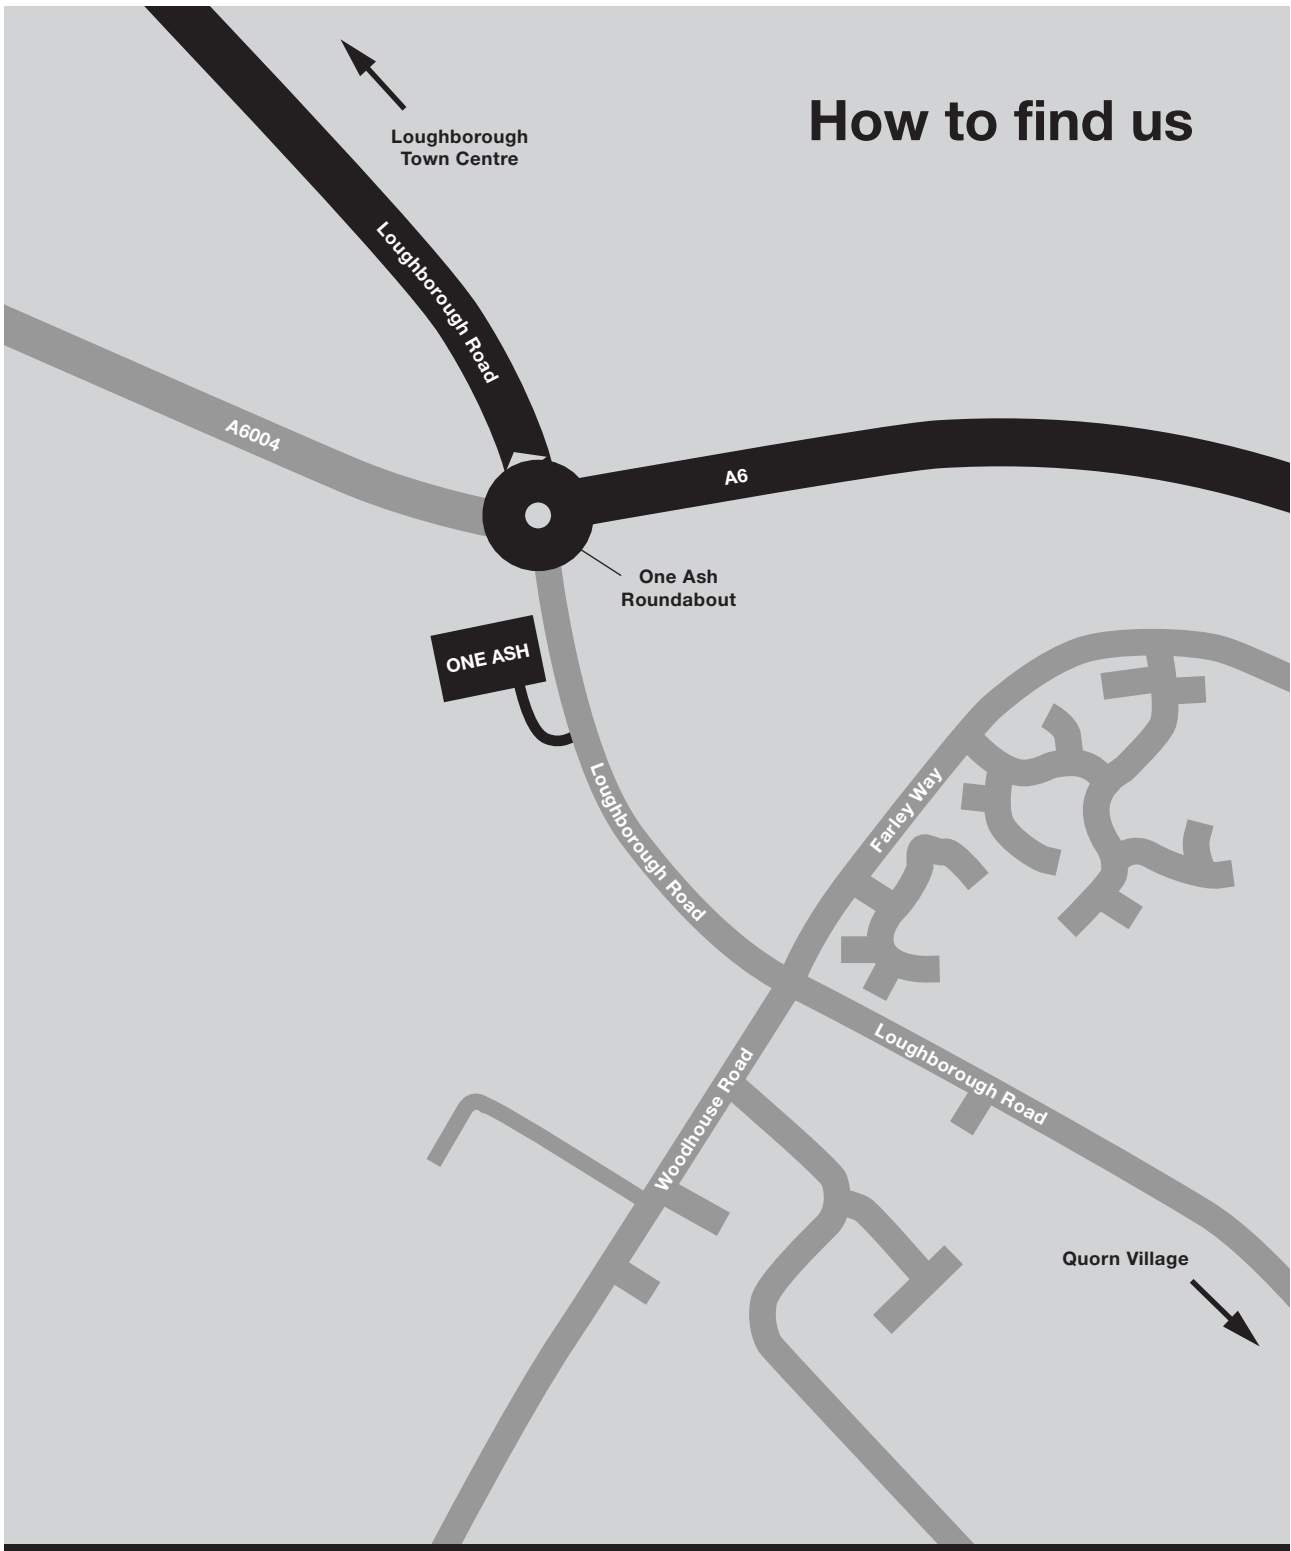

How to find us

walters architects

Messenger Office, One Ash
Loughborough Road
Quorn
Leicestershire
LE12 8UE

T. 01509 416792
E. info@waltersarchitects.com
W. www.waltersarchitects.com

On approaching Walters Architects from the A6, exit the One Ash Roundabout via Loughborough Road heading towards Quorn village. Turn right across the carriageway into the driveway of One Ash. Press the keypad for Walters Architects and proceed through the black iron gates once opened. Follow the driveway round to the car park sign posted 'Security Office'.